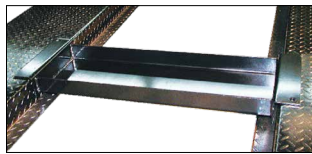

### GOLD CERTIFIED

Pro Park 4-Post lifts are ALI Certified. This lift meets the highest industry safety and performance standards. Look for the Gold label.

Shown: PP8SPY11

### Pro Park Lifts Include:

FOUR (4) DRIP TRAYS

ONE (1) JACK TRAY

POLY CASTER KIT

INCLUDES  
FOUR (4) CASTERS

### PP8S ACCESSORIES

**PRO JACK 3500**  
3,500 lbs. capacity sliding bridge jack

**90° POWER UNIT BRACKET**  
Moves power unit to front of column for additional space. Must be mounted on rear side vs. front side of PP8 column.